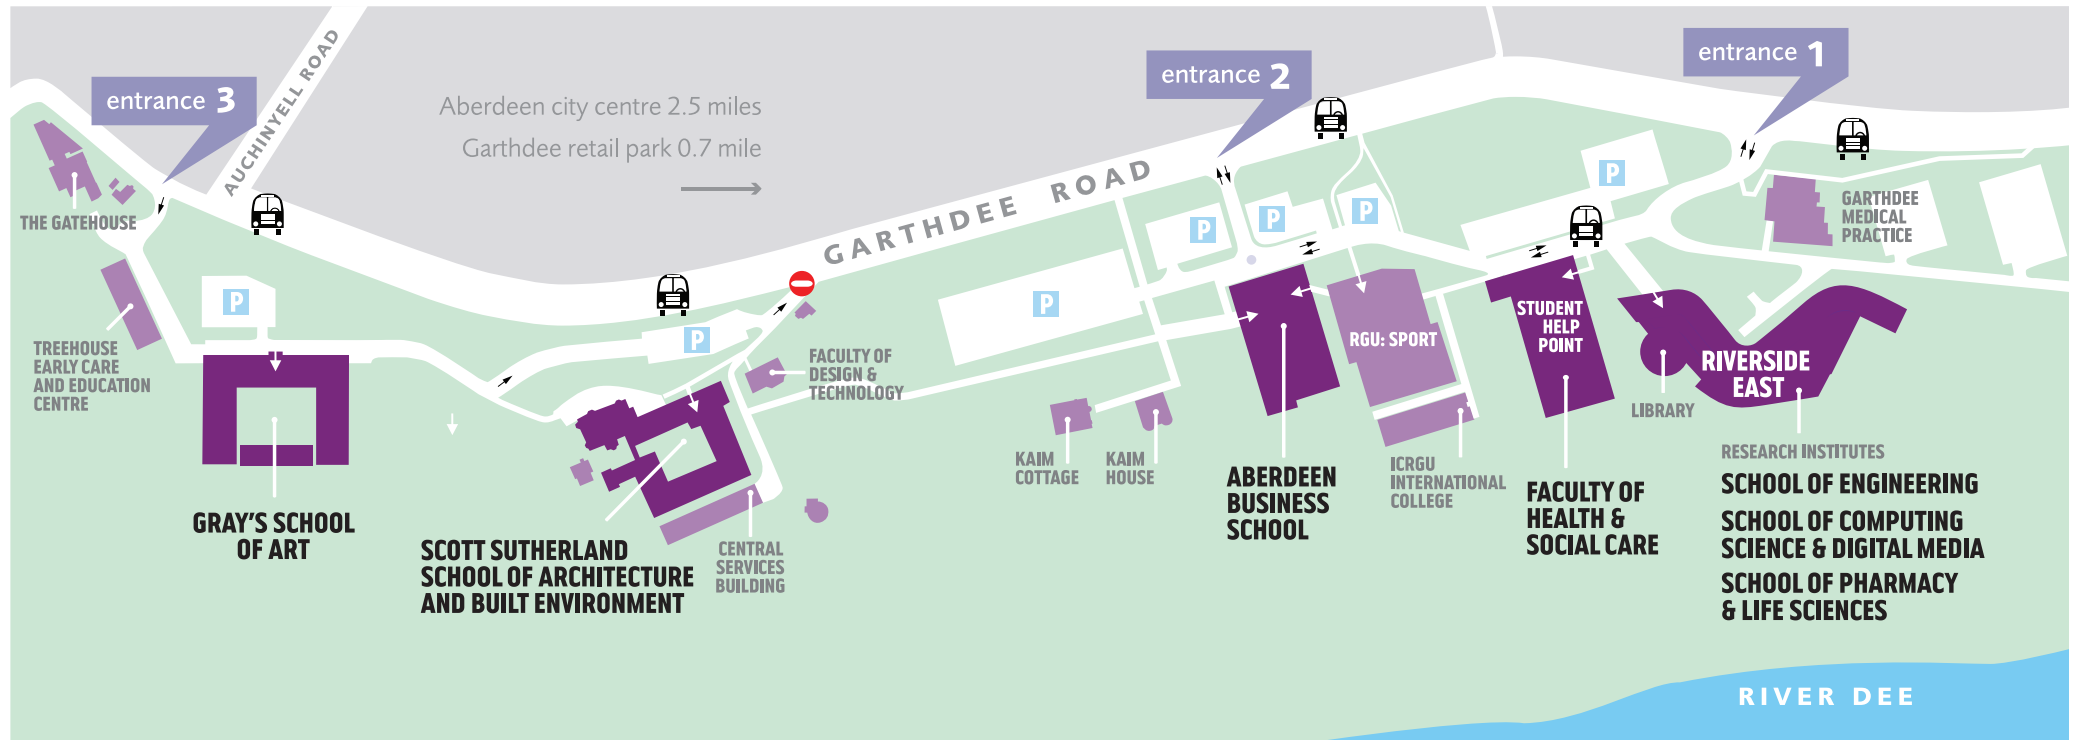

GARTHDEE CAMPUS MAP

The Garthdee campus is situated on the south side of the city of Aberdeen, on the banks of the River Dee.

Regular buses run to and from the Garthdee campus.

For more information, go to www.rgu.ac.uk/transport

Sat Nav Postcodes

Gray's School of Art	AB10 7QD
The Scott Sutherland School of Architecture and Built Environment	AB10 7QB
Aberdeen Business School	AB10 7QE
Faculty of Health and Social Care	AB10 7QG
Engineering, Computing, Pharmacy and Life Sciences	AB10 7QQ